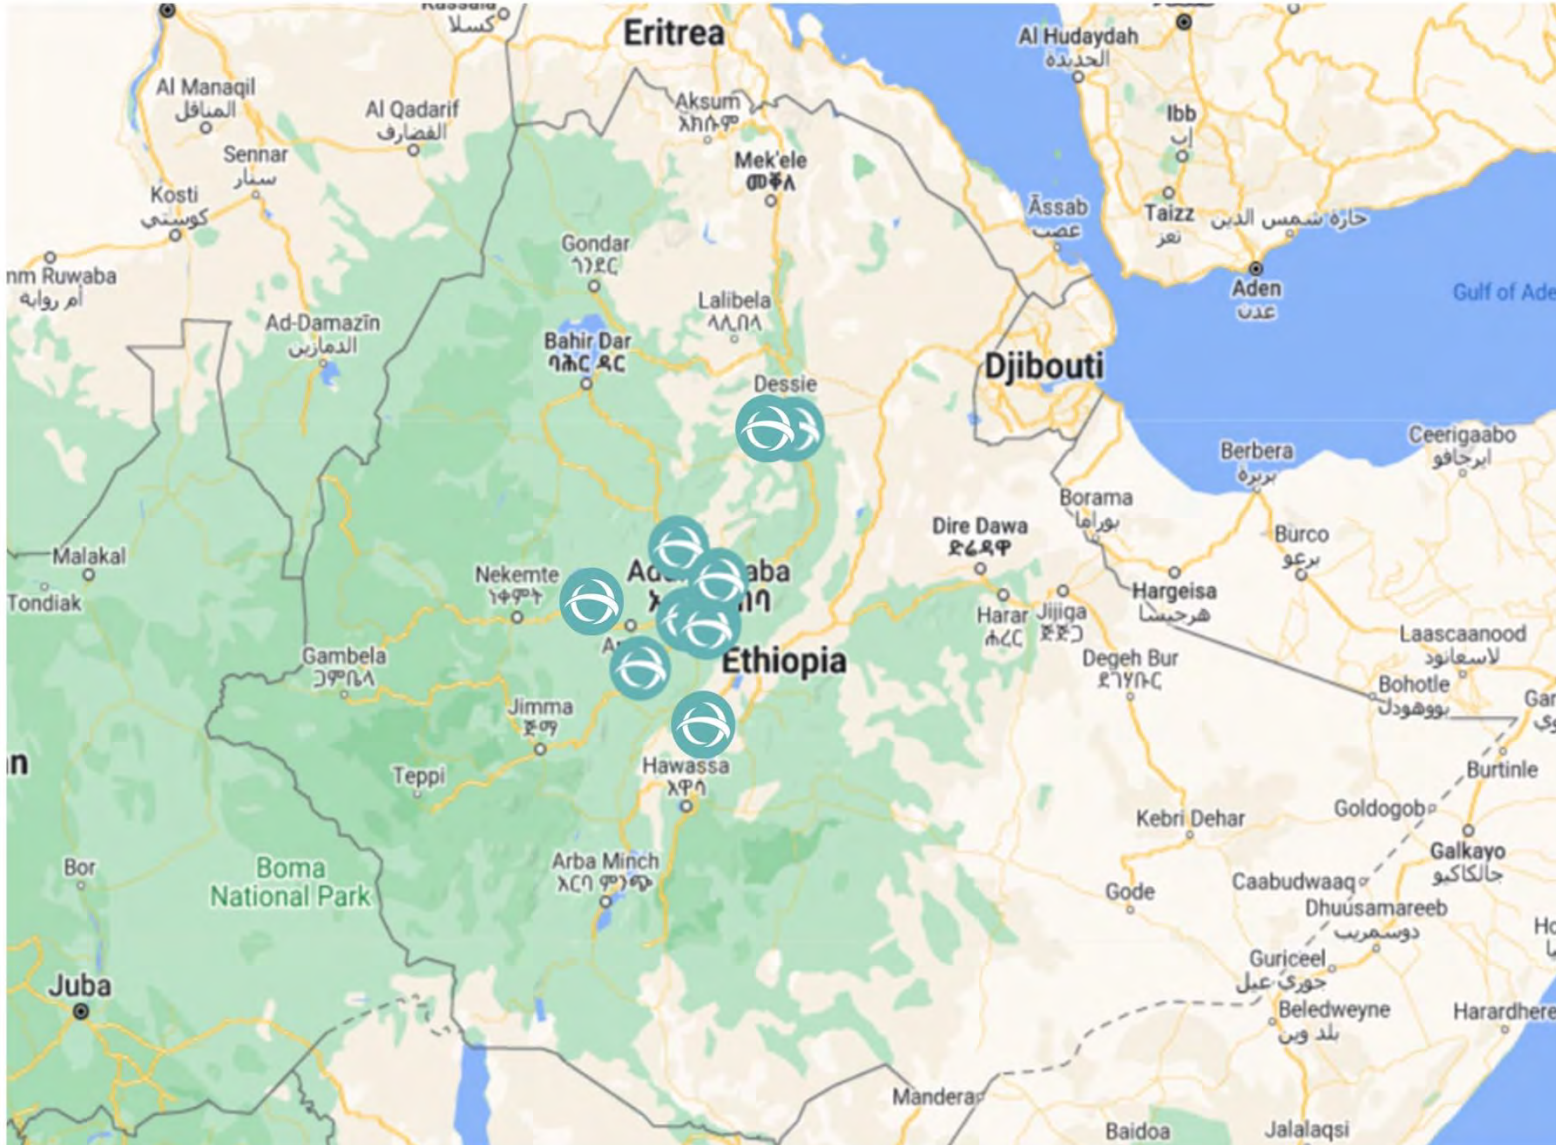

CarePoints

- 32 CarePoints
 - Addis Ababa
 - #7
 - Oromia
 - #10
 - Sidama
 - #8
 - Central Ethiopia
 - #5
 - Amhara
 - #2

Children's HopeChest Direct Implemented CarePoints in Ethiopia

- Addis Ketema
- Alade Genet
- Burayu
- Chapa
- Enat
- Hitata Genet
- Hosanna Addis Kidan
- Hosanna Emmanuel
- Jemo
- Modjo Genet
- Sebata Genet
- Shashemene Betale
- Shashemene Gofa Sefer
- Shashemene Wondo Ber
- Shone Gerbe
- Shone Yehiwot Berhan
- Tullo Yehiwot
- Ukro
- Warancha
- Woyera Kalihiwot
- Woyiraboya

#21

Please Scan the barcode to view the carepoints in realtime

Children's HopeChest InDirect Implemented CarePoints in Ethiopia

- Abenezer's Children's
- Aware
- Bole Bulbula
- Holeta
- I Care for the Nation
- Kombolcha CHDA
- Kombolcha Meseret
- Merkato
- Onesimus
- Trees of Glory
- Woliso

#11

Please Scan the barcode to view the carepoints in realtime

Children

- Total 4124
 - Male 2133 (52%)
 - Female 1991 (48%)
 - Sponsored 2971 (72%)
 - Un-sponsored 1153 (28%)

SG #1 Organizational Development Goal