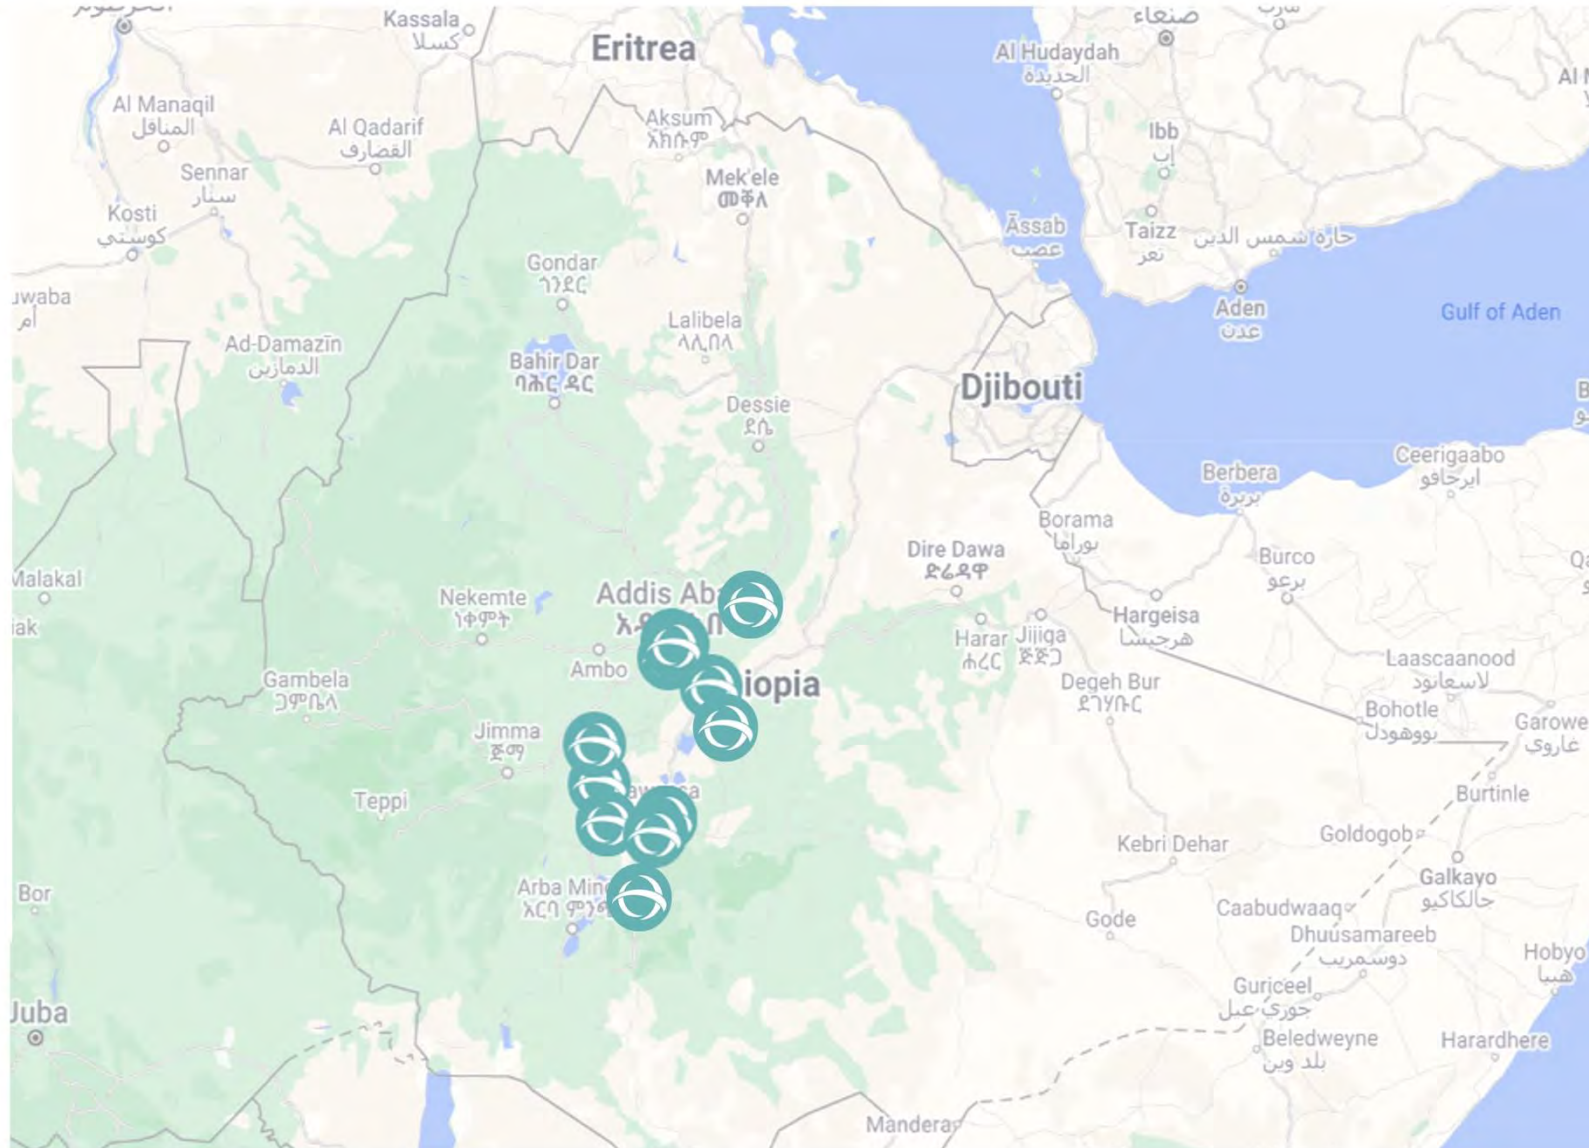

Establishment of CHC in Ethiopia

- Before September 30, 2011
 - Supporting Local NGO in country
- September 30, 2011
 - Officially Registered (EFDR Charity
 - International NGO
 - #2511
- After September 30, 2011
 - Direct Implement CarePoints
 - Partnered CarePoints

CarePoints

- 32 CarePoints
 - Addis Ababa
 - #7
 - Oromia
 - #10
 - Sidama
 - #8
 - Central Ethiopia
 - #5
 - Amhara
 - #2

Children's HopeChest Direct Implemented CarePoints in Ethiopia

- Addis Ketema
- Alade Genet
- Burayu
- Chapa
- Enat
- Hitata Genet
- Hosanna Addis Kidan
- Hosanna Emmanuel
- Jemo
- Modjo Genet
- Sebata Genet
- Shashemene Betale
- Shashemene Gofa Sefer
- Shashemene Wondo Ber
- Shone Gerbe
- Shone Yehiwot Berhan
- Tullo Yehiwot
- Ukro
- Warancha
- Woyera Kalihiwot
- Woyiraboya

#21

Please Scan the barcode to view the carepoints in realtime

Children's HopeChest InDirect Implemented CarePoints in Ethiopia

- Abenezer's Children's
- Aware
- Bole Bulbula
- Holeta
- I Care for the Nation
- Kombolcha CHDA
- Kombolcha Meseret
- Merkato
- Onesimus
- Trees of Glory
- Woliso

#11

Please Scan the barcode to view the carepoints in realtime

Children

- Total 4124
 - Male 2133 (52%)
 - Female 1991 (48%)
 - Sponsored 2971 (72%)
 - Un-sponsored 1153 (28%)

SG #1 Organizational Development Goal